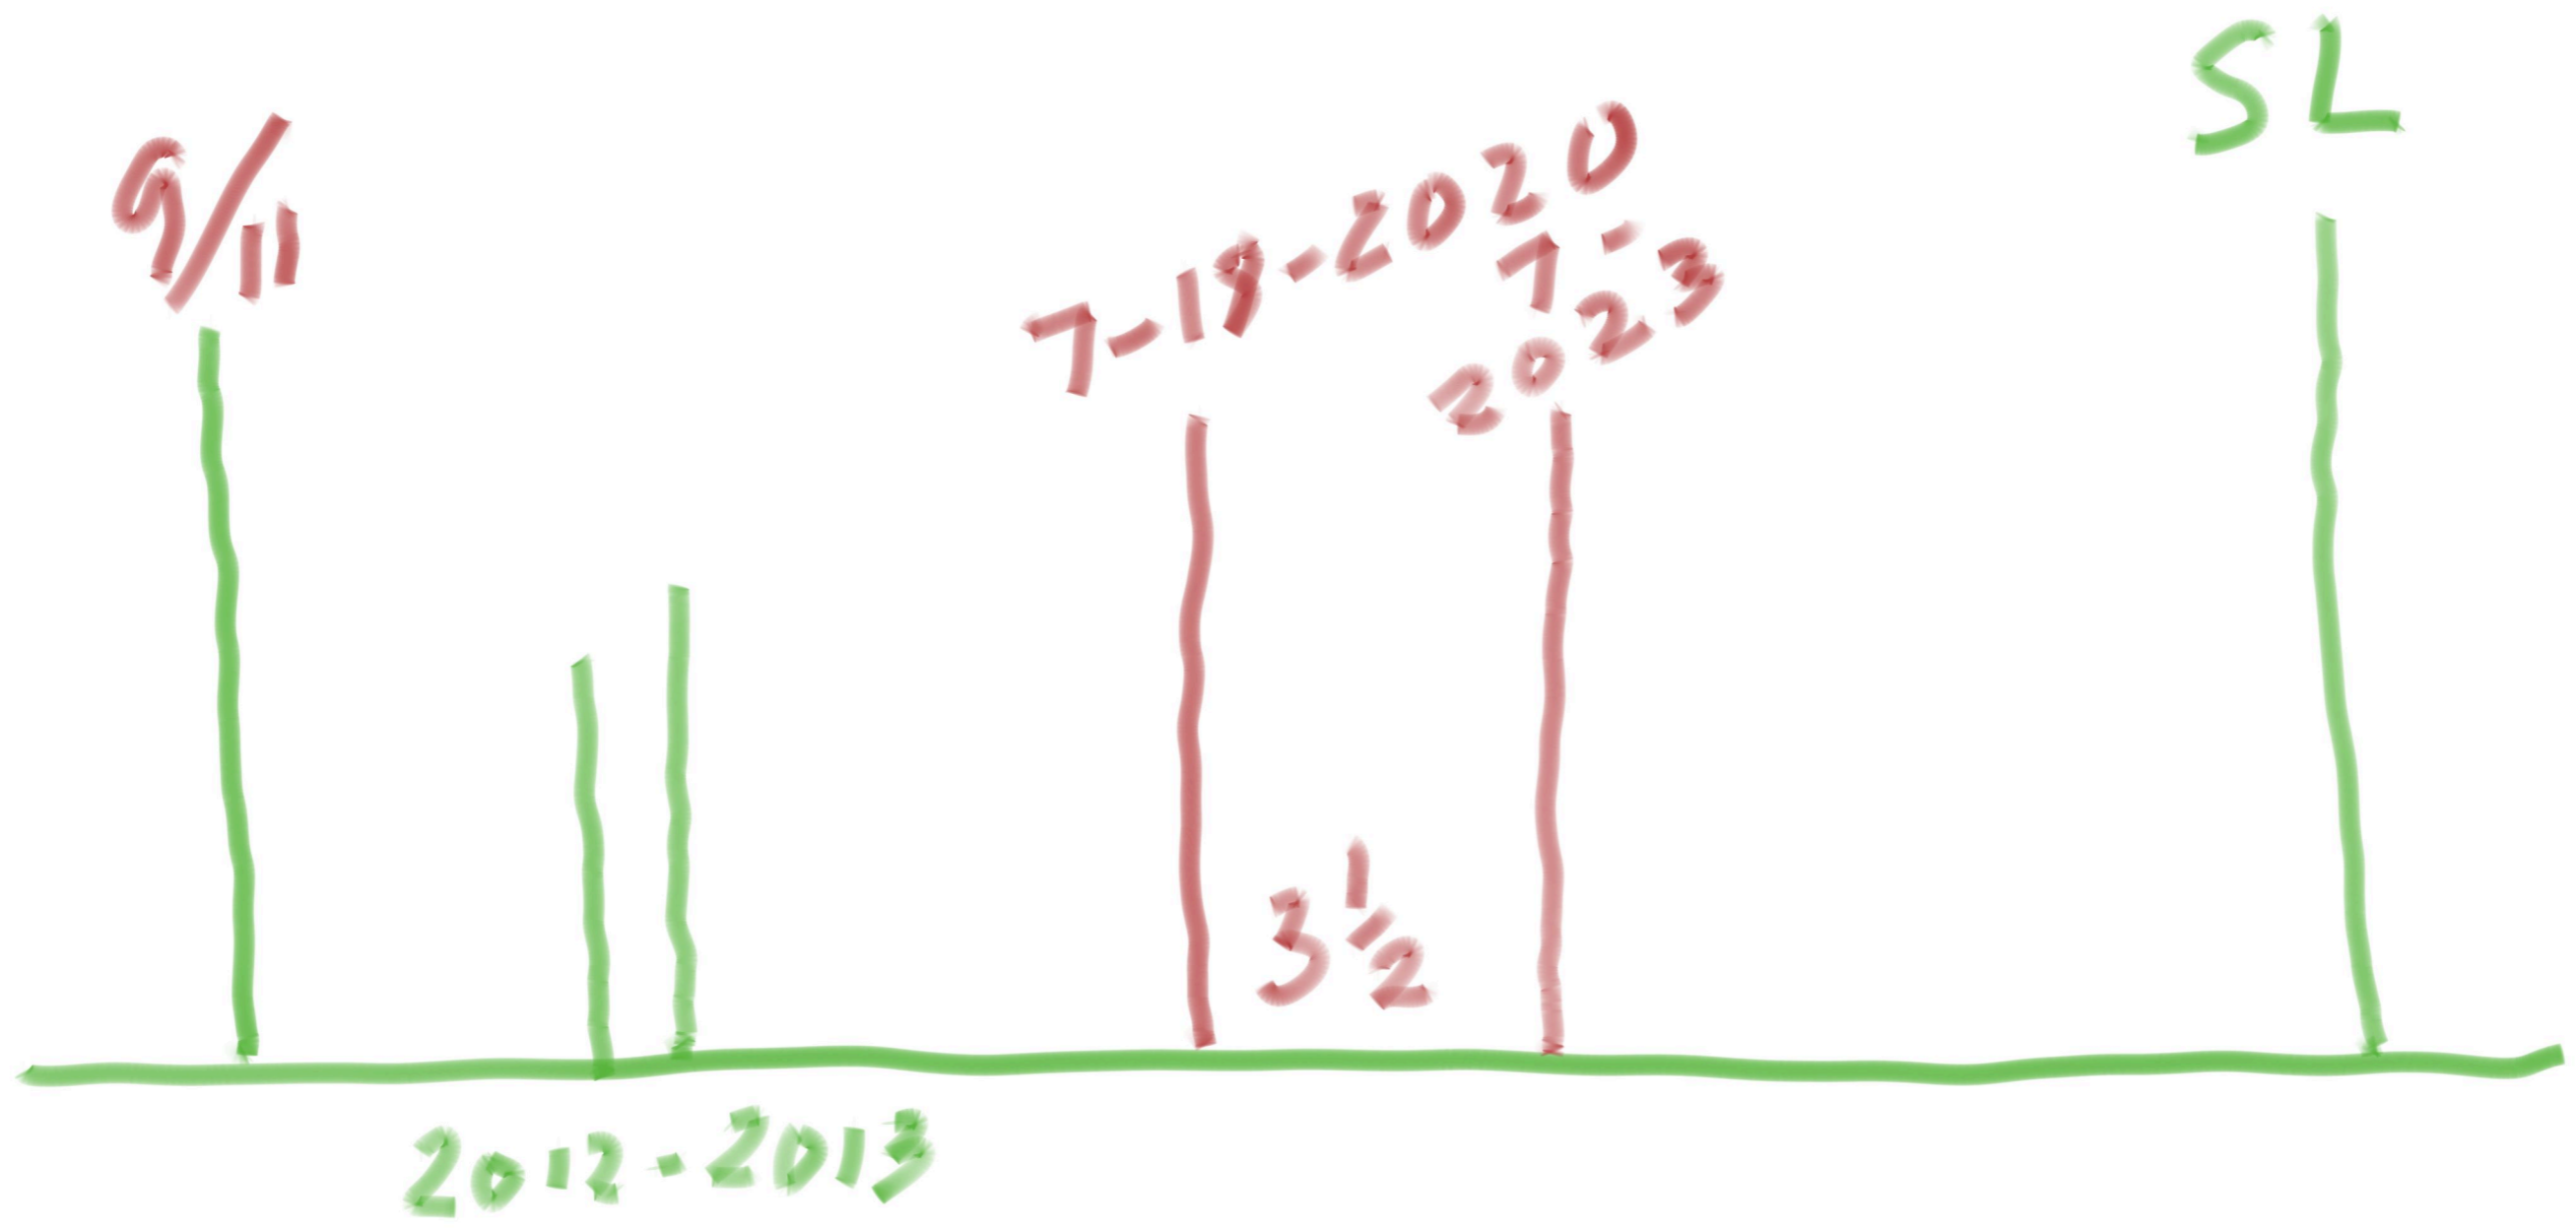

Kenan

Mahalalel

Jared

Enoch

Methuselah

Lamech

Noah

**It had been Rome's policy, under a profession of reverence for the Bible,
to keep it locked up in an unknown tongue and hidden away from the people.
Under her rule the witnesses prophesied "clothed in sackcloth."
The gReat Controversy, 269.**

| 30 | 400 |

I will give
power to my
2 WITNESSES

1798

1844

1863

"TIMES" OF
the
GENTILES

46

TEMPLE

MEASURE
THE
TEMPLE

MEASURE
THE TEMPLE

LEAVE OFF
THE
COURTYARD