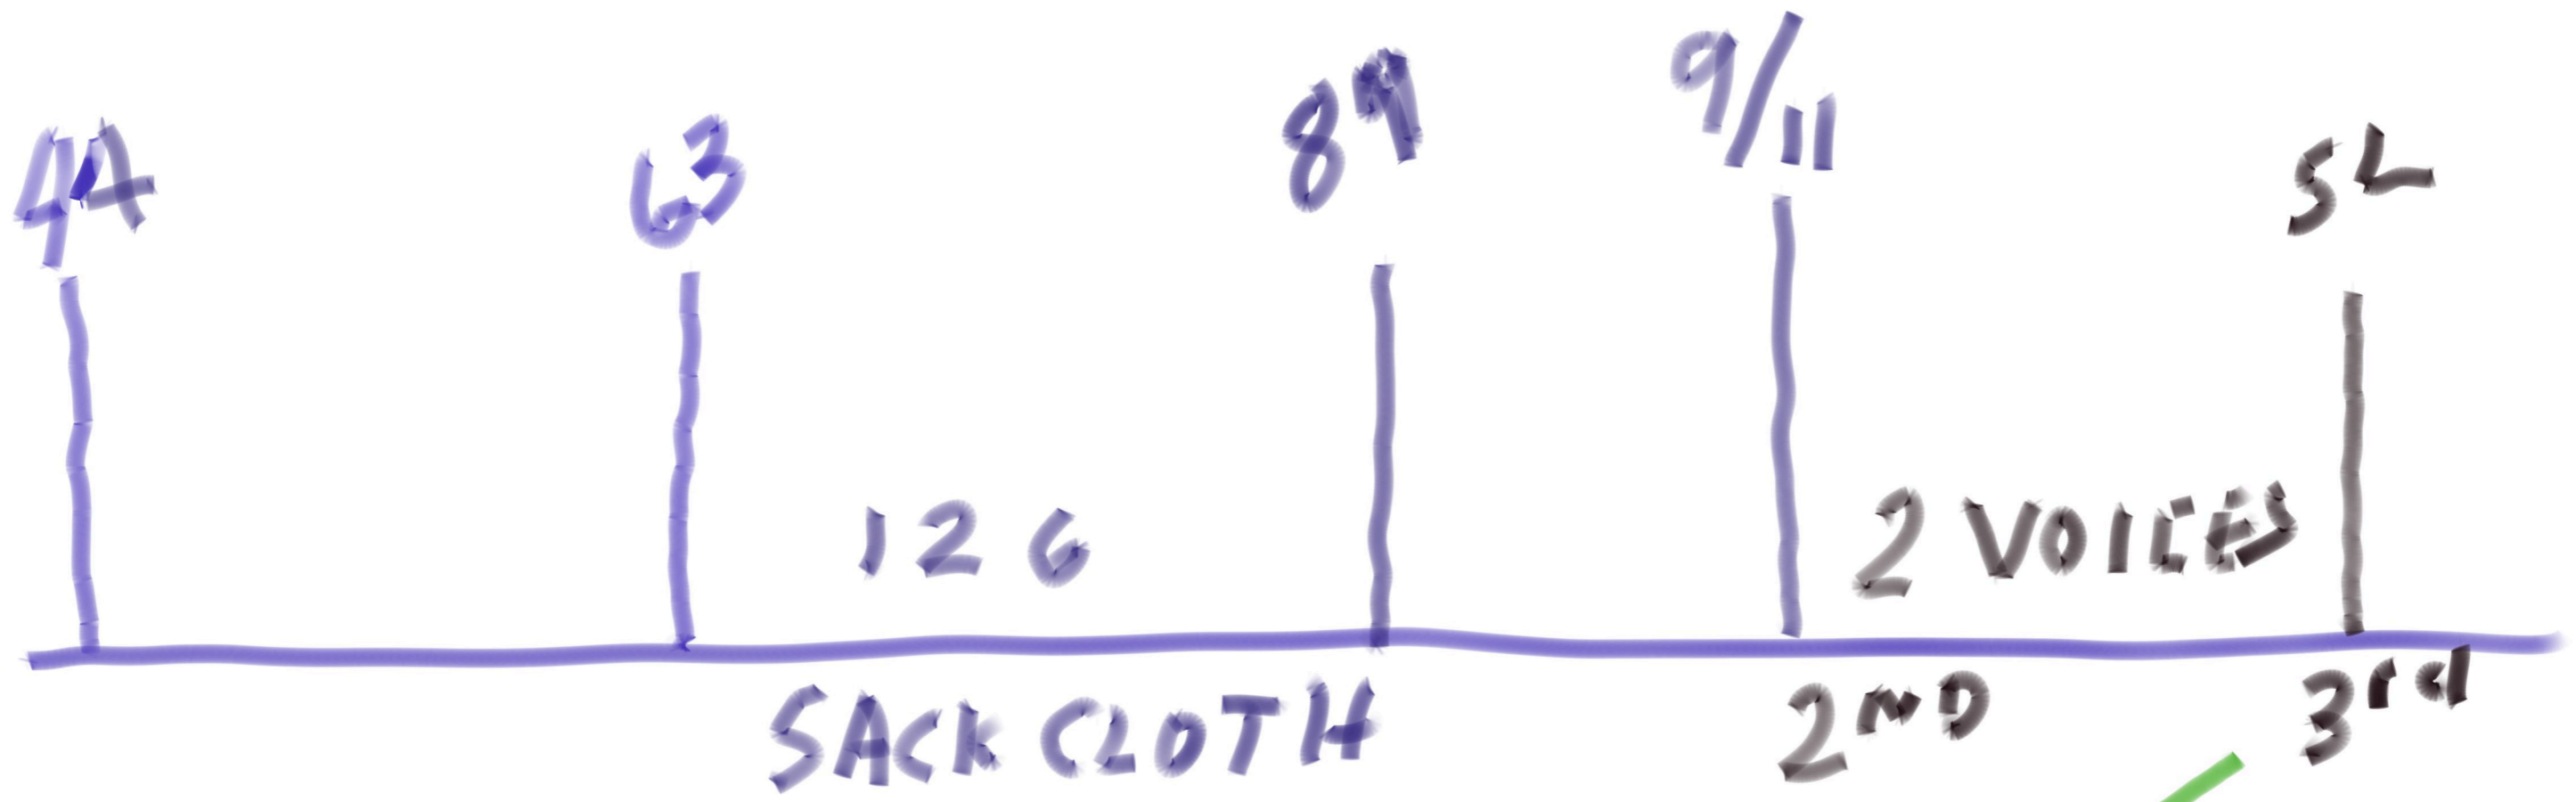

| 30 | 400 |

I will give
power to my
2 WITNESSES

1798

1844

1863

"TIMES" OF
the
GENTILES

46

TEMPLE

MEASURE
THE
TEMPLE

MEASURE
THE TEMPLE

LEAVE OFF
THE
COURTYARD